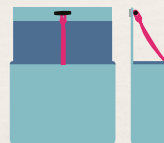

Pocket Large

Capacity: 22 x 18 x 6,5 cm / 2,6 l
Occupies 4 buttons

Loop

Size: 3,5 x 8 cm
Occupies 1 button